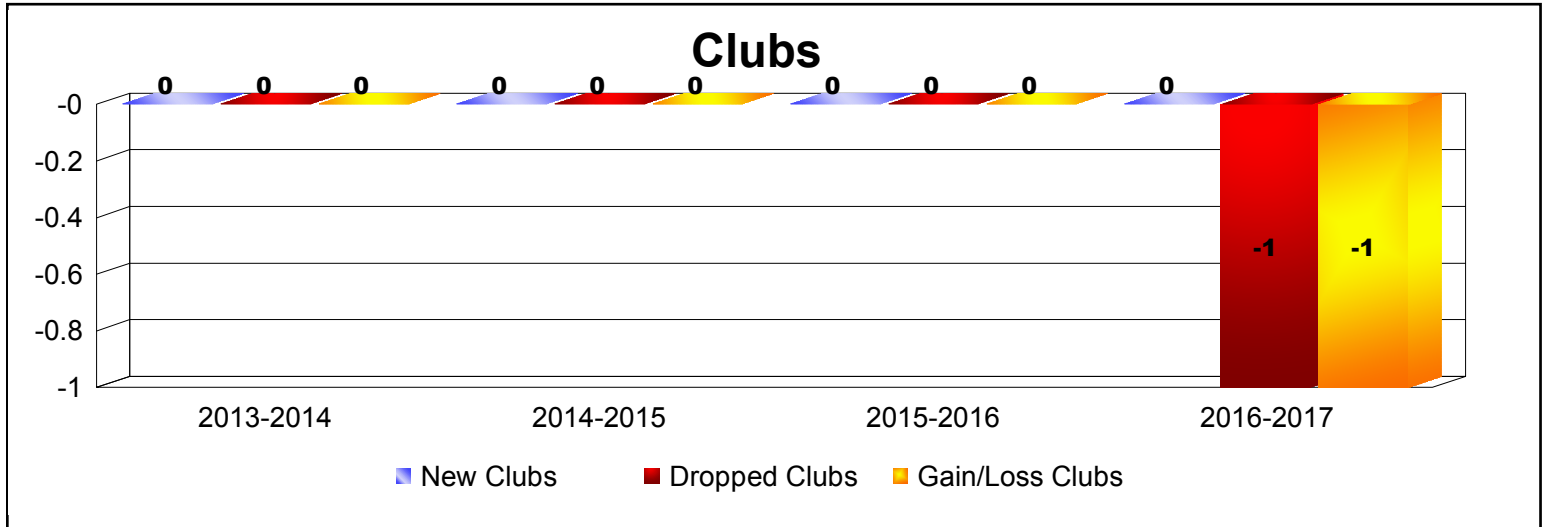

Year	New Clubs	Dropped Clubs	Gain/ Loss Clubs	New Members	Charter Members	Reinstate Members	Transfer Members	Total Member Added	Total Members Dropped	Gain/ Loss Members
2013-2014	0	0	0	0	0	0	0	0	-1	-1
2014-2015	0	0	0	0	0	0	0	0	0	0
2015-2016	0	0	0	0	0	0	0	0	-2	-2
2016-2017	0	-1	-1	0	0	0	0	0	-14	-14
Average	0	0	0	0	0	0	0	0	-4	-4

Membership Composition

June 2017 Cumulative

New Members	0.0%
Charter Members	0.0%
Reinstate Members	0.0%
Transfer members	0.0%
Total:	100.0%

Gender Comparison

June 2017 Cumulative