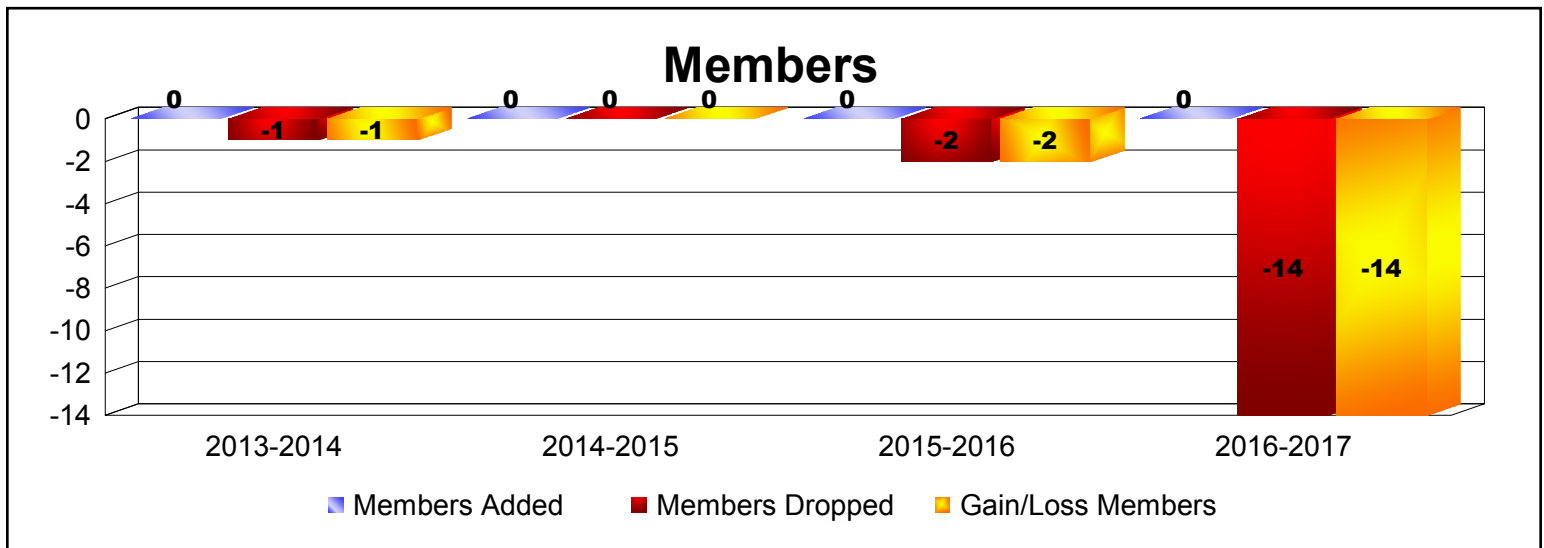

Year	New Clubs	Dropped Clubs	Gain/ Loss Clubs	New Members	Charter Members	Reinstate Members	Transfer Members	Total Member Added	Total Members Dropped	Gain/ Loss Members
2013-2014	0	0	0	0	0	0	0	0	-1	-1
2014-2015	0	0	0	0	0	0	0	0	0	0
2015-2016	0	0	0	0	0	0	0	0	-2	-2
2016-2017	0	-1	-1	0	0	0	0	0	-14	-14
Average	0	0	0	0	0	0	0	0	-4	-4

Membership Composition

June 2017 Cumulative

New Members	0.0%
Charter Members	0.0%
Reinstate Members	0.0%
Transfer members	0.0%
Total:	100.0%

Gender Comparison

June 2017 Cumulative